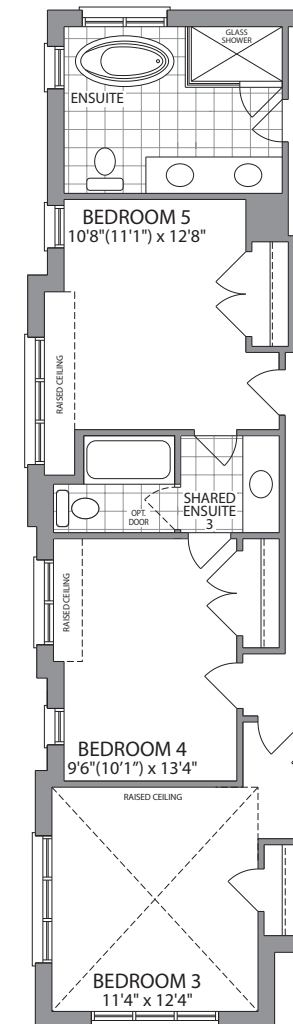

THE  
Foxvale

ELEVATION C  
*3030 SQ. FT.*

THE  
Foxvale

ELEVATION A  
*3025 SQ. FT.*

# THE Foxvale (40-6)

ELEVATION A ~ 3025 SQ. FT.

ELEVATION C ~ 3030 SQ. FT.

GROUND FLOOR ELEVATION A

SECOND FLOOR ELEVATION A

OPT. SECOND FLOOR W/5 BEDROOMS ELEVATION A

GROUND FLOOR ELEVATION C

SECOND FLOOR ELEVATION C

OPT. SECOND FLOOR W/5 BEDROOMS ELEVATION C

OPT. GROUND FLOOR W/GUEST SUITE ELEVATION A

OPT. GROUND FLOOR W/GUEST SUITE ELEVATION C

SECOND FLOOR ELEVATION C

OPT. SECOND FLOOR W/5 BEDROOMS ELEVATION C

BASEMENT ELEVATION A