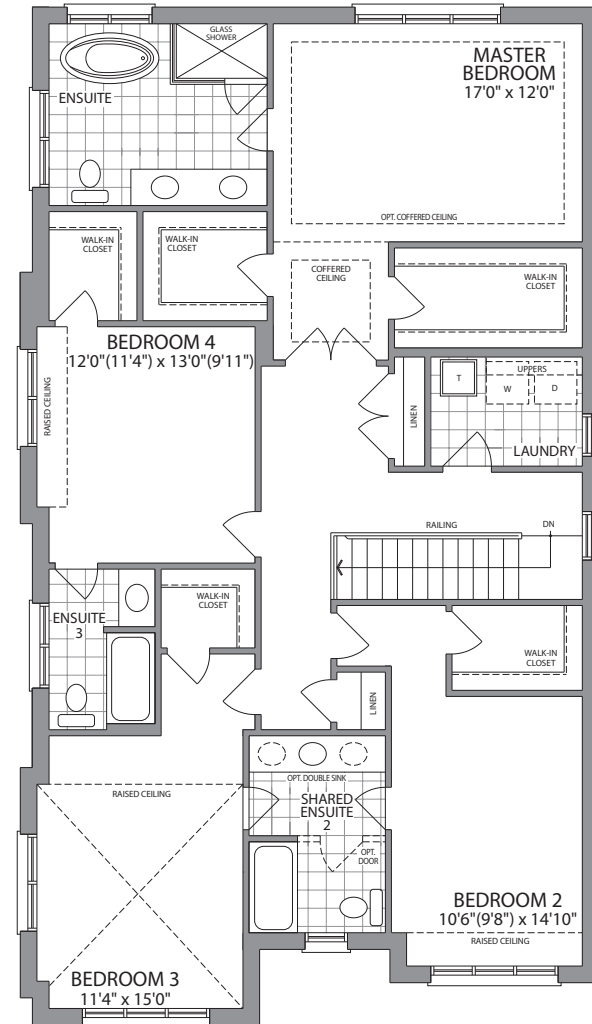

THE  
Foxvale

ELEVATION C  
*3030 SQ. FT.*

THE  
Foxvale

ELEVATION A  
*3025 SQ. FT.*

# THE Foxvale (40-6)

ELEVATION A ~ 3025 SQ. FT.

ELEVATION C ~ 3030 SQ. FT.

GROUND FLOOR ELEVATION A

SECOND FLOOR ELEVATION A

OPT. SECOND FLOOR W/5 BEDROOMS ELEVATION A

GROUND FLOOR ELEVATION C

SECOND FLOOR ELEVATION C

OPT. SECOND FLOOR W/5 BEDROOMS ELEVATION C

OPT. GROUND FLOOR W/GUEST SUITE ELEVATION A

OPT. GROUND FLOOR W/GUEST SUITE ELEVATION C

SECOND FLOOR ELEVATION C

OPT. SECOND FLOOR W/5 BEDROOMS ELEVATION C

BASEMENT ELEVATION A