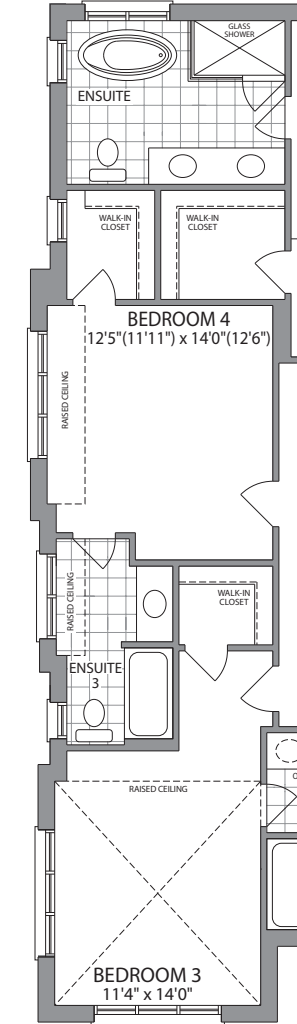

THE  
Foxvale

ELEVATION C  
*3030 SQ. FT.*

THE  
Foxvale

ELEVATION A  
*3025 SQ. FT.*

# THE Foxvale (40-6)

ELEVATION A ~ 3025 SQ. FT.

ELEVATION C ~ 3030 SQ. FT.

GROUND FLOOR ELEVATION A

SECOND FLOOR ELEVATION A

OPT. SECOND FLOOR W/5 BEDROOMS ELEVATION A

GROUND FLOOR ELEVATION C

SECOND FLOOR ELEVATION C

OPT. SECOND FLOOR W/5 BEDROOMS ELEVATION C

OPT. GROUND FLOOR W/GUEST SUITE ELEVATION A

OPT. GROUND FLOOR W/GUEST SUITE ELEVATION C

SECOND FLOOR ELEVATION C

OPT. SECOND FLOOR W/5 BEDROOMS ELEVATION C

BASEMENT ELEVATION A