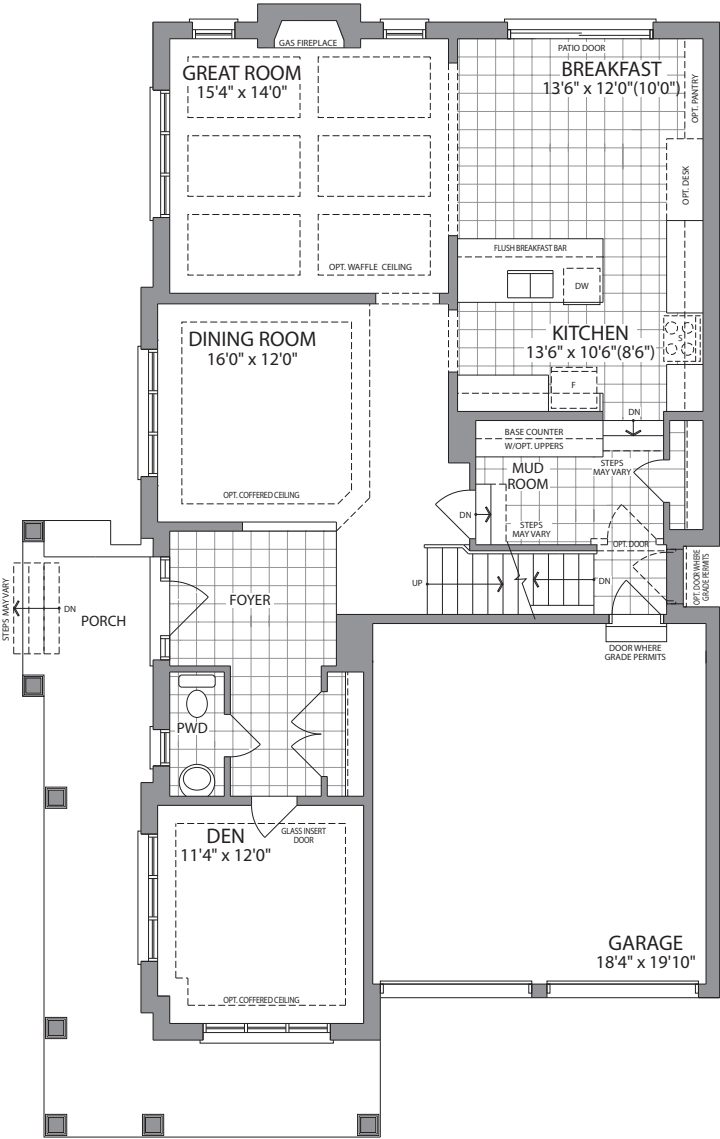

THE  
Foxvale

ELEVATION C  
*3030 SQ. FT.*

THE  
Foxvale

ELEVATION A  
*3025 SQ. FT.*

# THE Foxvale (40-6)

ELEVATION A ~ 3025 SQ. FT.

ELEVATION C ~ 3030 SQ. FT.

GROUND FLOOR ELEVATION A

SECOND FLOOR ELEVATION A

OPT. SECOND FLOOR W/5 BEDROOMS ELEVATION A

GROUND FLOOR ELEVATION C

SECOND FLOOR ELEVATION C

OPT. SECOND FLOOR W/5 BEDROOMS ELEVATION C

OPT. GROUND FLOOR W/GUEST SUITE ELEVATION A

OPT. GROUND FLOOR W/GUEST SUITE ELEVATION C

SECOND FLOOR ELEVATION C

OPT. SECOND FLOOR W/5 BEDROOMS ELEVATION C

BASEMENT ELEVATION A