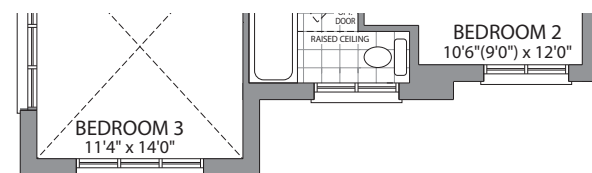

SECOND FLOOR ELEVATION C