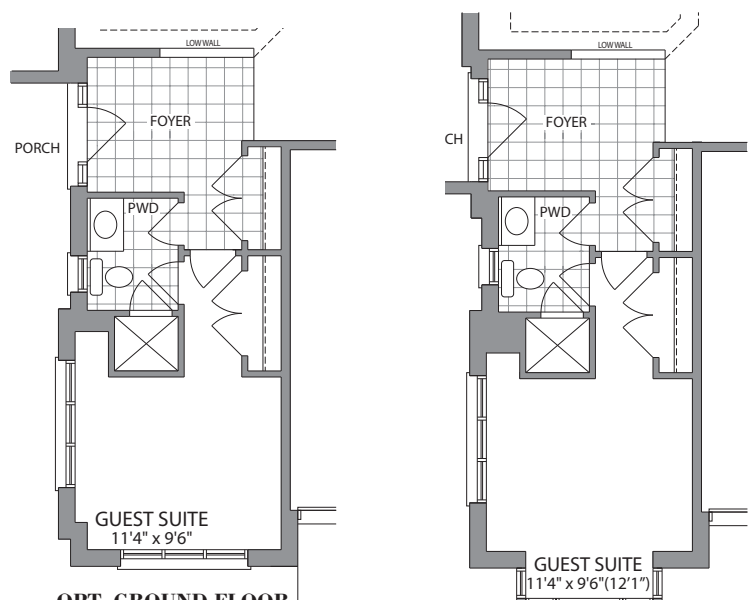

THE  
Foxvale

ELEVATION C  
*3030 SQ. FT.*

THE  
Foxvale

ELEVATION A  
*3025 SQ. FT.*

# THE Foxvale (40-6)

ELEVATION A ~ 3025 SQ. FT.

ELEVATION C ~ 3030 SQ. FT.

GROUND FLOOR ELEVATION A

SECOND FLOOR ELEVATION A

OPT. SECOND FLOOR W/5 BEDROOMS ELEVATION A

GROUND FLOOR ELEVATION C

SECOND FLOOR ELEVATION C

OPT. SECOND FLOOR W/5 BEDROOMS ELEVATION C

OPT. GROUND FLOOR W/GUEST SUITE ELEVATION A

OPT. GROUND FLOOR W/GUEST SUITE ELEVATION C

SECOND FLOOR ELEVATION C

OPT. SECOND FLOOR W/5 BEDROOMS ELEVATION C

BASEMENT ELEVATION A