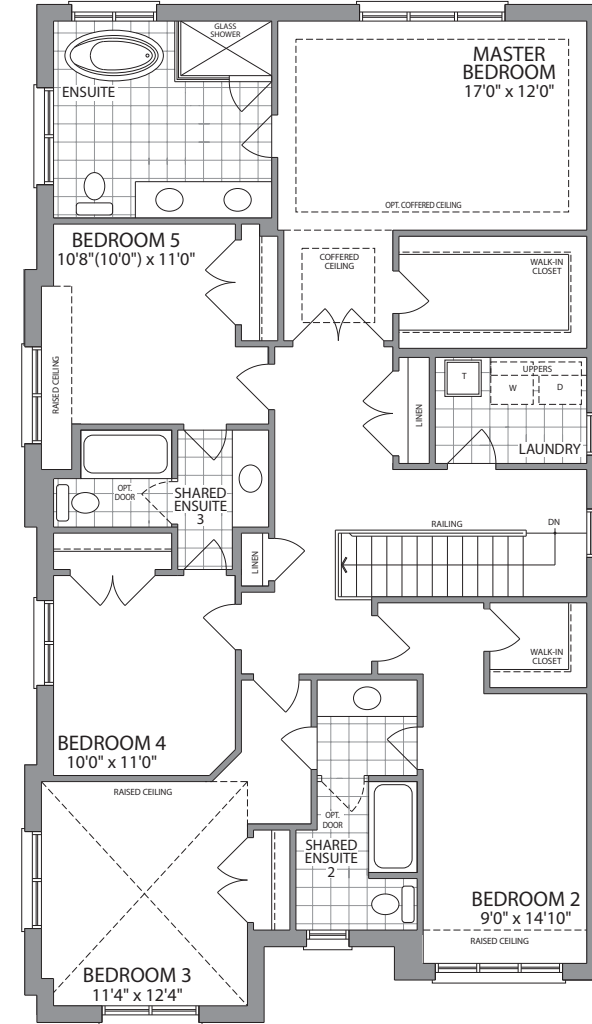

THE  
Foxvale

ELEVATION C  
*3030 SQ. FT.*

THE  
Foxvale

ELEVATION A  
*3025 SQ. FT.*

# THE Foxvale (40-6)

ELEVATION A ~ 3025 SQ. FT.

ELEVATION C ~ 3030 SQ. FT.

GROUND FLOOR ELEVATION A

SECOND FLOOR ELEVATION A

OPT. SECOND FLOOR W/5 BEDROOMS ELEVATION A

GROUND FLOOR ELEVATION C

SECOND FLOOR ELEVATION C

OPT. SECOND FLOOR W/5 BEDROOMS ELEVATION C

OPT. GROUND FLOOR W/GUEST SUITE ELEVATION A

OPT. GROUND FLOOR W/GUEST SUITE ELEVATION C

SECOND FLOOR ELEVATION C

OPT. SECOND FLOOR W/5 BEDROOMS ELEVATION C

BASEMENT ELEVATION A