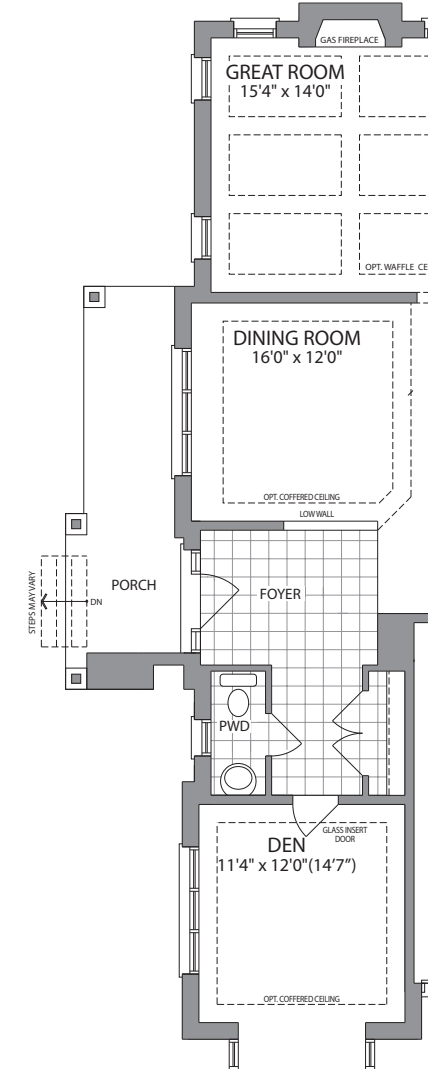

THE  
Foxvale

ELEVATION C  
*3030 SQ. FT.*

THE  
Foxvale

ELEVATION A  
*3025 SQ. FT.*

# THE Foxvale (40-6)

ELEVATION A ~ 3025 SQ. FT.

ELEVATION C ~ 3030 SQ. FT.

GROUND FLOOR ELEVATION A

SECOND FLOOR ELEVATION A

OPT. SECOND FLOOR W/5 BEDROOMS ELEVATION A

GROUND FLOOR ELEVATION C

SECOND FLOOR ELEVATION C

OPT. SECOND FLOOR W/5 BEDROOMS ELEVATION C

OPT. GROUND FLOOR W/GUEST SUITE ELEVATION A

OPT. GROUND FLOOR W/GUEST SUITE ELEVATION C

SECOND FLOOR ELEVATION C

OPT. SECOND FLOOR W/5 BEDROOMS ELEVATION C

BASEMENT ELEVATION A