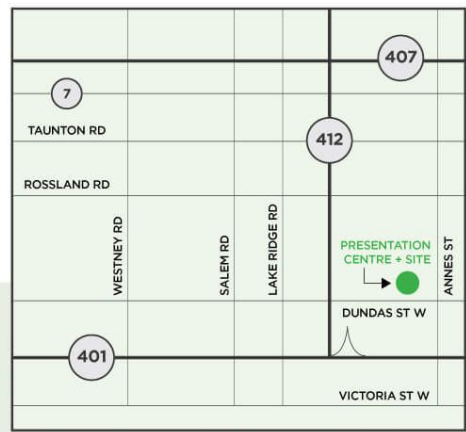

HIDDENBROOK

WHITBY

DUNDAS STREET WEST

- THE VILLAGE TOWNHOMES
- 20' TOWNS
- 23' TOWNS
- 26' LOTS
- 30' LOTS
- 36' LOTS
- 37' LOTS

Tiffany
PARK HOMES

TIFFANYPARKHOMES.COM

Dimensions and specifications are subject to change without notice. Landscaping is artist concept. E. & O.E.