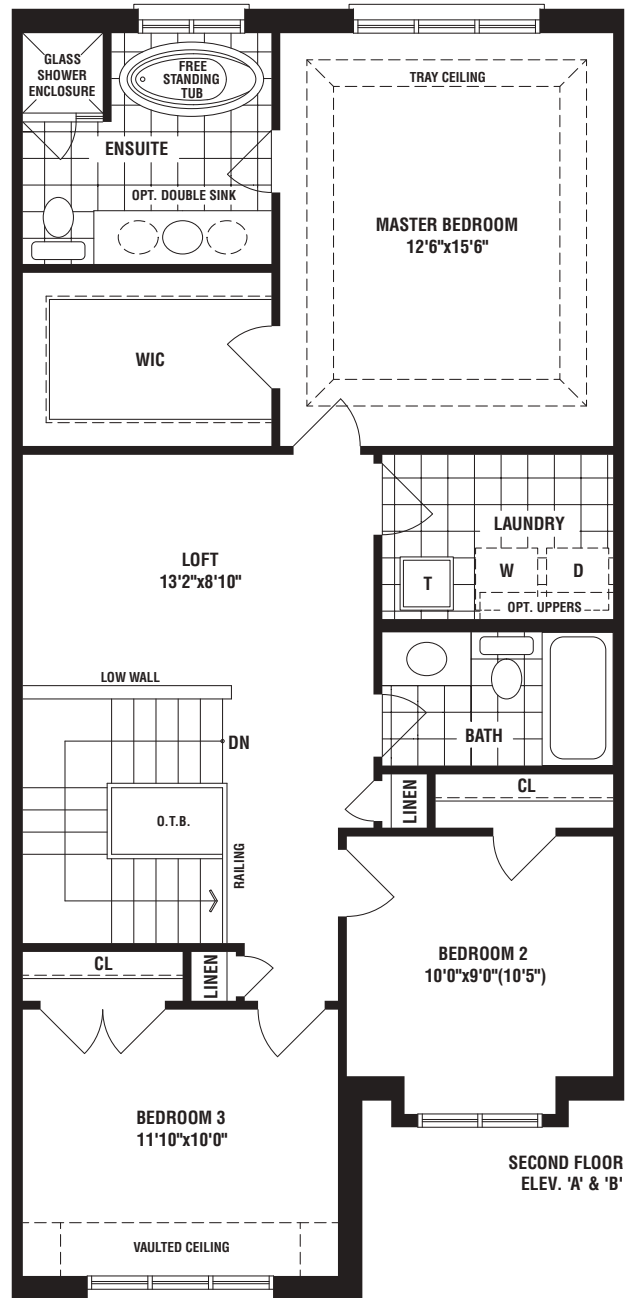

# Highland

TH23-2

1,913 / 1,913 SQ. FT.

ELEV. A

ELEV. B

**Tiffany**  
PARK HOMES

# Highland

1,913 / 1,913 SQ. FT.

ELEV. A ELEV. B

TH23-2

INCLUDES 97 SQ. FT. OF FINISHED FOYER IN BASEMENT